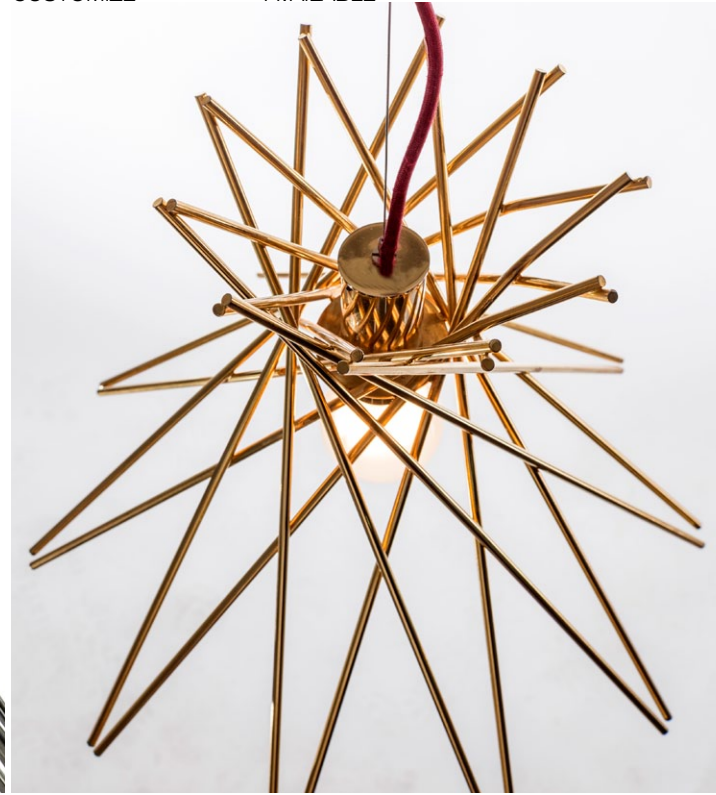

KILI

DESIGNER MARCO LASCIALFARI - MANUFACTURE MADE IN ITALY

MATERIAL	BRASS
FINISHES	WHITE / BLACK / NICKEL / GOLD
FINISHES	
LEAD TIME	3 WEEK
CUSTOMIZE	AVAILABLE

Brass lamp finished in nickel or gold.

160

40

1 X 70W E27
HALOGEN ES
(= 100W)

Ø 55

ID01S

160

40

1 X 70W E27
HALOGEN ES
(= 100W)

Ø 40

ID00S