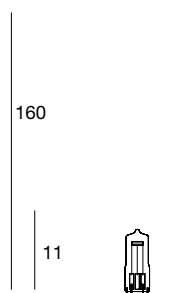

# CHANTAL

DESIGNER MARCO LASCIALFARI - MANUFACTURE MADE IN ITALY

MATERIAL	METAL
FINISHES	WHITE / BLACK
FINISHES	WHITE-GOLD / BLACK-GOLD
LEAD TIME	4 WEEK
CUSTOMIZE	AVAILABLE

*Hand welded lamp by skilled craftsmen. Available even in various colors.*

64  
**IC00S**

1 X 70W E27  
HALOGEN ES  
(= 100W)

Ø 15  
**IC01S**

1 X 20W G9  
HALOGEN ES  
(= 25W)

64  
**IC20L**

1 X 70W E27  
HALOGEN ES  
(= 100W)

Ø 55  
**IC15P**

1 X 70W E27  
HALOGEN ES  
(= 100W)