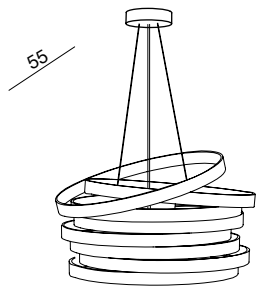

# CHANTAL

DESIGNER MARCO LASCIALFARI - MANUFACTURE MADE IN ITALY

MATERIAL	METAL
FINISHES	WHITE / BLACK
FINISHES	WHITE-GOLD / BLACK-GOLD
LEAD TIME	4 WEEK
CUSTOMIZE	AVAILABLE

*Hand welded lamp by skilled craftsmen. Available even in various colors.*

64  
**IC00S**

1 X 70W E27  
HALOGEN ES  
(= 100W)

Ø 15  
**IC01S**

1 X 20W G9  
HALOGEN ES  
(= 25W)

64  
**IC20L**

1 X 70W E27  
HALOGEN ES  
(= 100W)

Ø 55  
**IC15P**

1 X 70W E27  
HALOGEN ES  
(= 100W)

Ø 15  
**IB10T**

1 X 20W G9  
HALOGEN ES  
(= 25W)