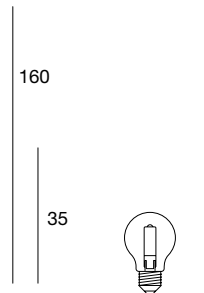

# CHANTAL

DESIGNER MARCO LASCIALFARI - MANUFACTURE MADE IN ITALY

MATERIAL	METAL
FINISHES	WHITE / BLACK
FINISHES	WHITE-GOLD / BLACK-GOLD
LEAD TIME	4 WEEK
CUSTOMIZE	AVAILABLE

*Hand welded lamp by skilled craftsmen. Available even in various colors.*

64  
**IC00S**

1 X 70W E27  
HALOGEN ES  
(= 100W)

Ø 15  
**IC01S**

1 X 20W G9  
HALOGEN ES  
(= 25W)

64  
**IC20L**

1 X 70W E27  
HALOGEN ES  
(= 100W)

Ø 55  
**IC15P**

1 X 70W E27  
HALOGEN ES  
(= 100W)