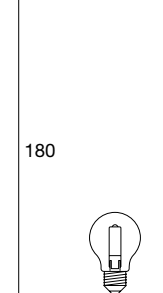

# CHANTAL

DESIGNER MARCO LASCIALFARI - MANUFACTURE MADE IN ITALY

MATERIAL	METAL
FINISHES	WHITE / BLACK
FINISHES	WHITE-GOLD / BLACK-GOLD
LEAD TIME	4 WEEK
CUSTOMIZE	AVAILABLE

*Hand welded lamp by skilled craftsmen. Available even in various colors.*

64  
**IC00S**

1 X 70W E27  
HALOGEN ES  
(= 100W)

Ø 15  
**IC01S**

1 X 20W G9  
HALOGEN ES  
(= 25W)

64  
**IC20L**

1 X 70W E27  
HALOGEN ES  
(= 100W)

Ø 55  
**IC15P**

1 X 70W E27  
HALOGEN ES  
(= 100W)